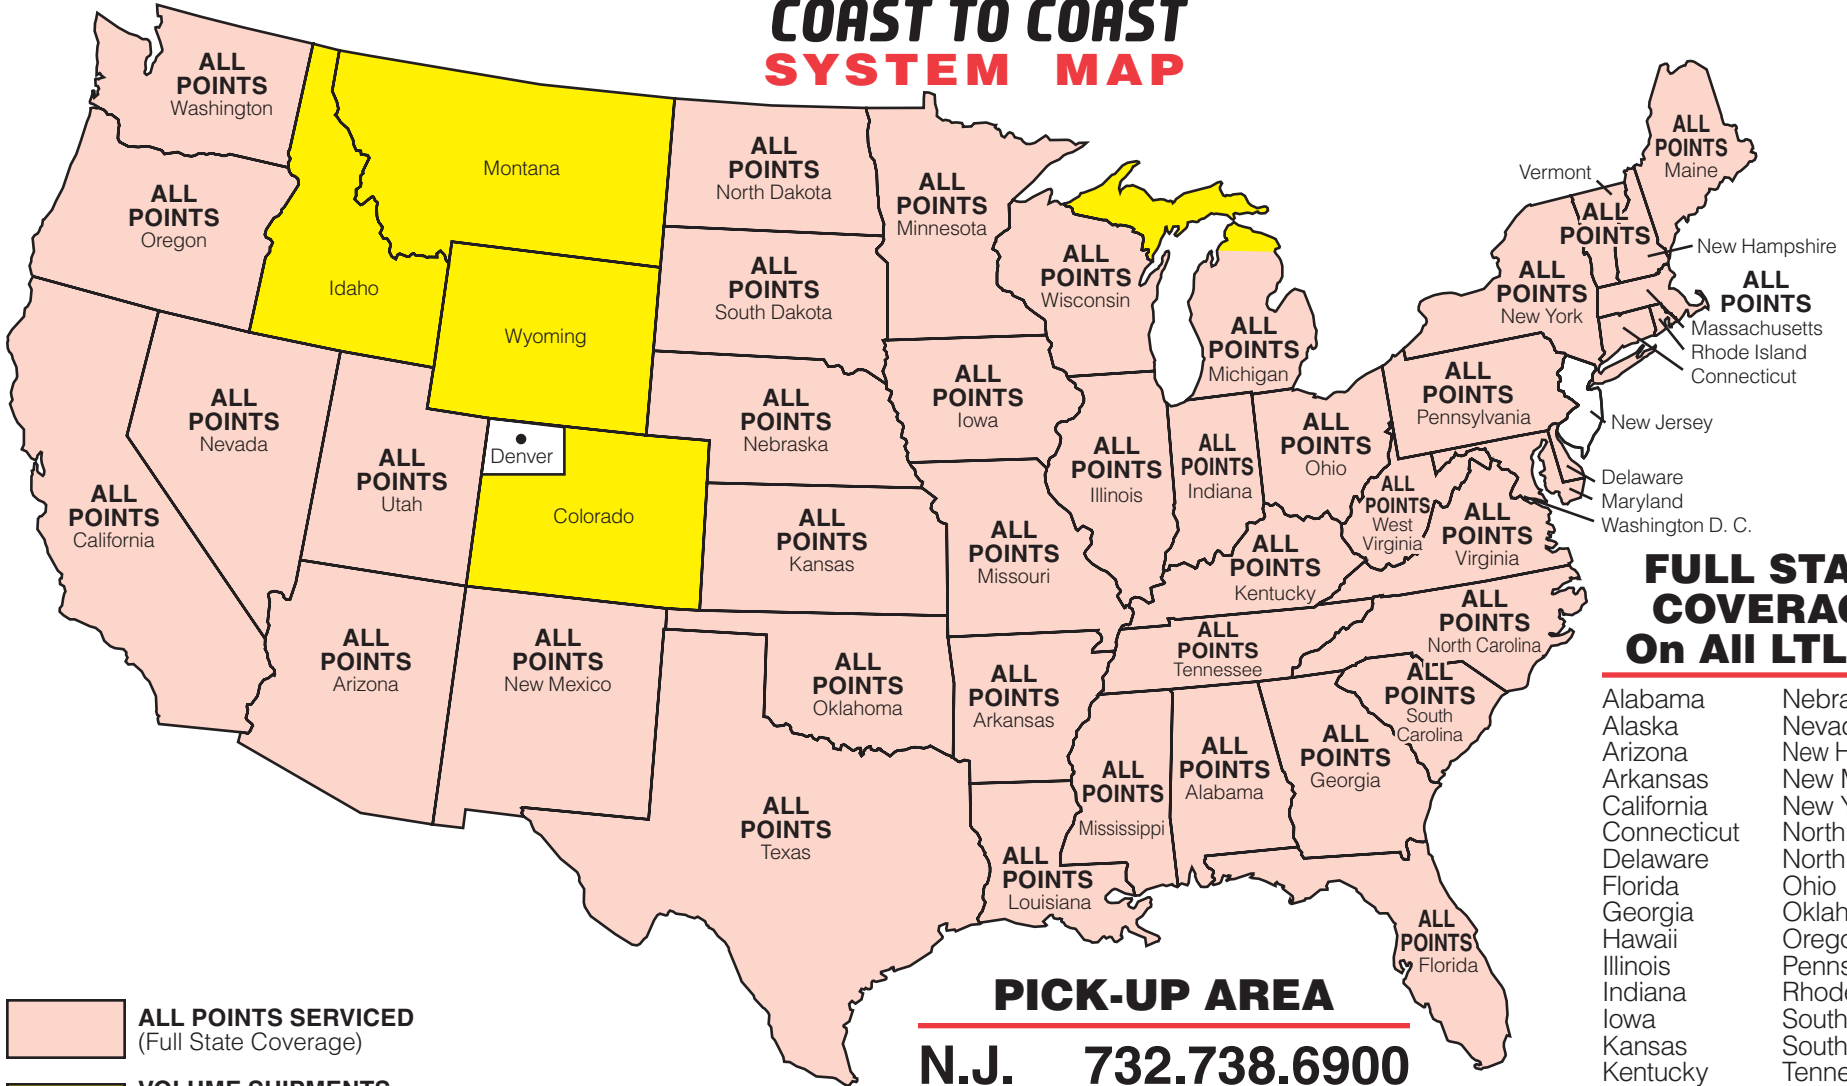

19 Crows Mill Road • Keasbey, NJ 08832

DIRECT COAST TO COAST SYSTEM MAP

Tel: 732.738.6900 • Fax: 732.738.6918

FULL STATE COVERAGE On All LTL To:

- | | |
|---------------|----------------|
| Alabama | Nebraska |
| Alaska | Nevada |
| Arizona | New Hampshire |
| Arkansas | New Mexico |
| California | New York |
| Connecticut | North Carolina |
| Delaware | North Dakota |
| Florida | Ohio |
| Georgia | Oklahoma |
| Hawaii | Oregon |
| Illinois | Pennsylvania |
| Indiana | Rhode Island |
| Iowa | South Carolina |
| Kansas | South Dakota |
| Kentucky | Tennessee |
| Louisiana | Texas |
| Maine | Utah |
| Maryland | Vermont |
| Massachusetts | Virginia |
| Michigan | Washington |
| Minnesota | West Virginia |
| Mississippi | Wisconsin |
| Missouri | |

- ALL POINTS SERVICED**
(Full State Coverage)
- VOLUME SHIPMENTS**
ON ALL POINTS NOT SERVICED
CALL FOR AVAILABILITY & RATES
- COMMERCIAL ZONES**
(Check 3-Digit Zip Code)

PICK-UP AREA

N.J. 732.738.6900

N.Y. 1.800.526.3105

1.800.247.4821

Fax 732.738.6918

WWW.DIRECTCOASTTOCOAST.COM

COMMERCIAL ZONES on All LTL To:
DENVER, Colorado 800-801-802-803-804